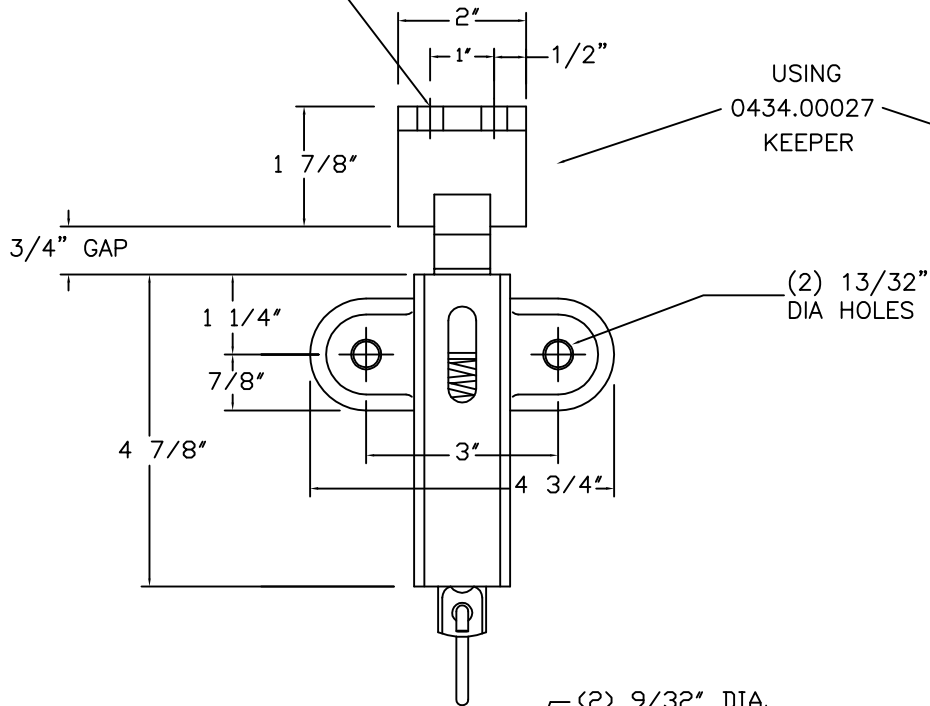

(2) 9/16" DIA. HOLES

USING  
0434.00248  
KEEPER

(2) 13/32" DIA. HOLES

USING  
0434.00027  
KEEPER

(2) 9/32" DIA.  
HOLES

KEEPER TYPE MUST BE ORDERED  
AS A SEPARATE ITEM.