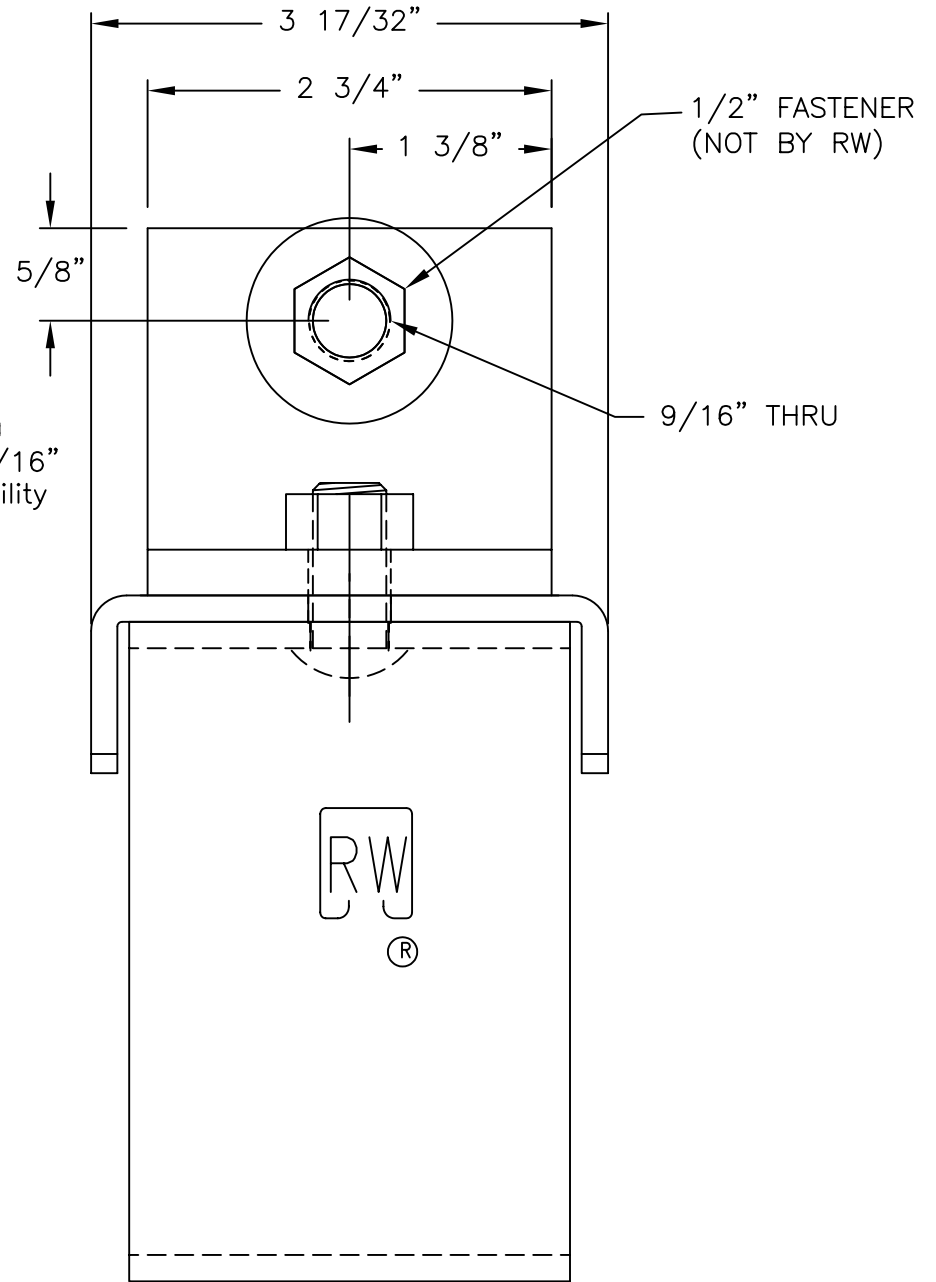

Note: Bracket has a slotted hole for 9/16" horizontal adjustability

0330.00133 - PAINTED
0330.00133ZC - ZINC PLATED